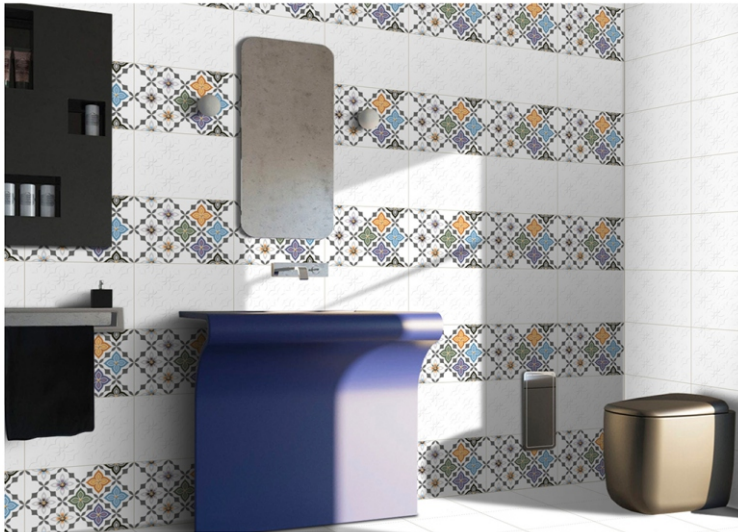

elevate your ambience